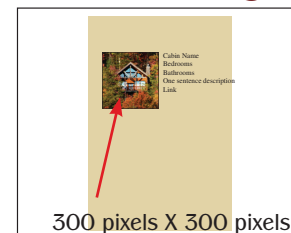

Cabin Listing

300 pixels X 300 pixels